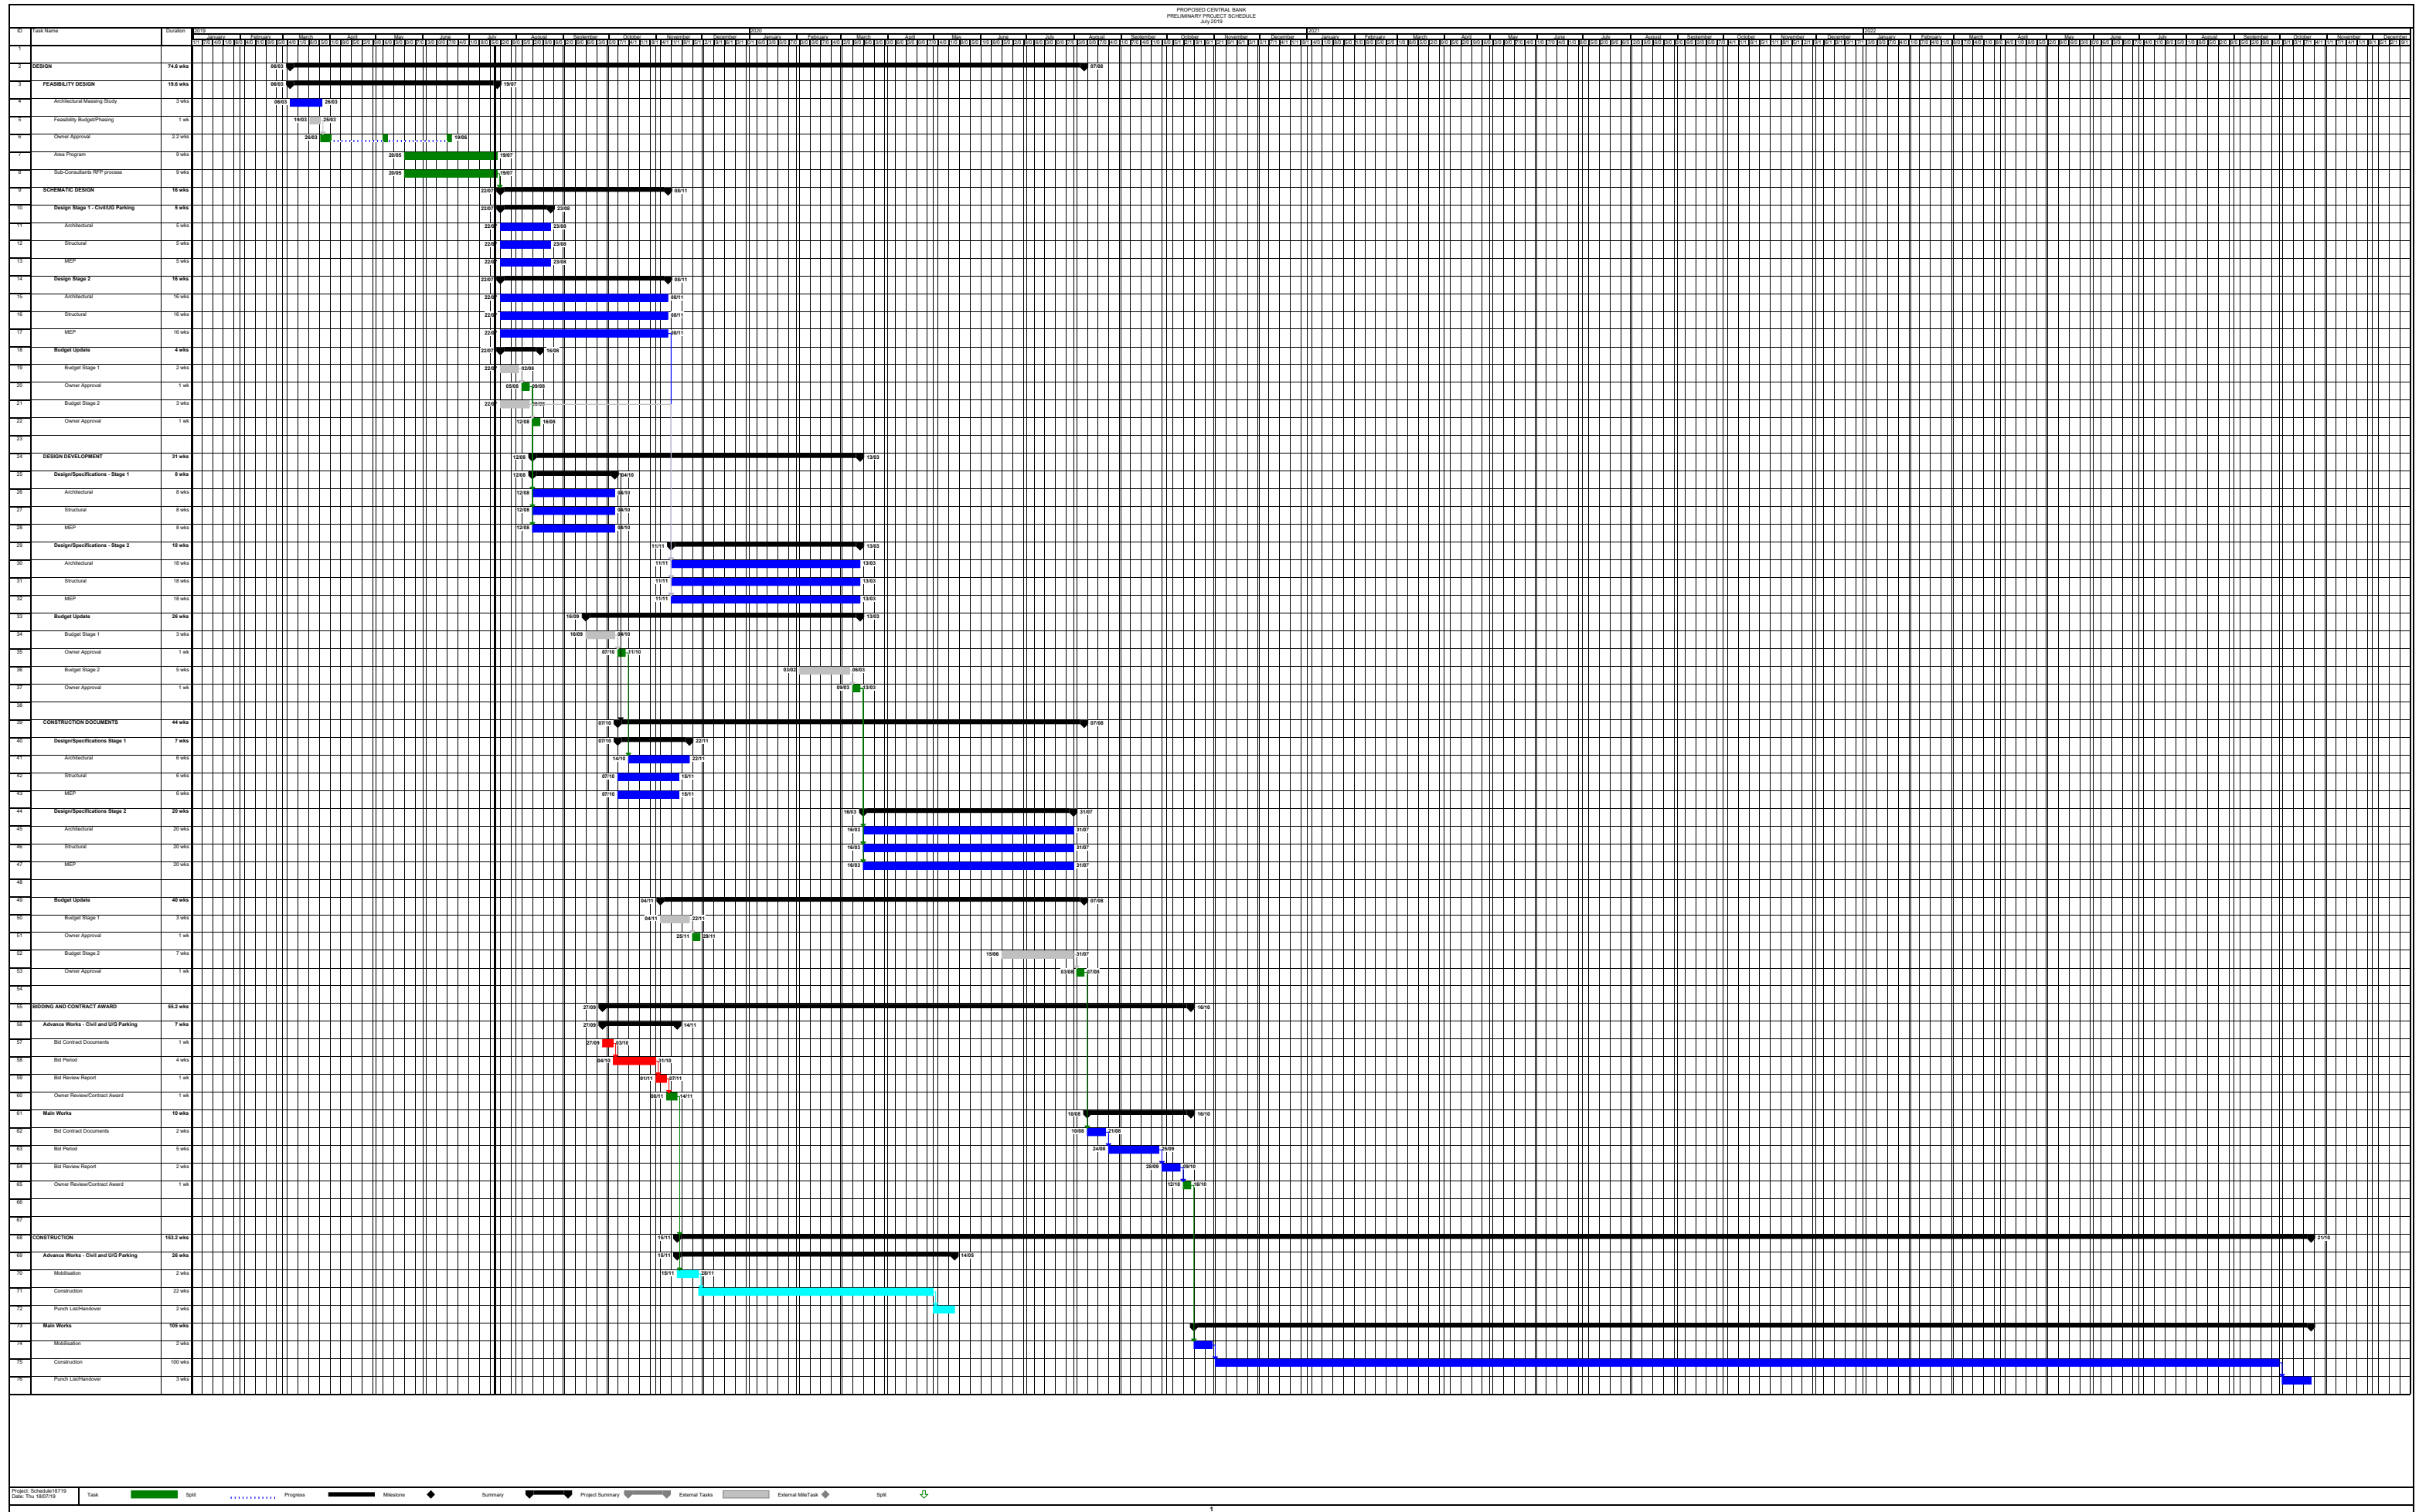

The dates indicated in this schedule were generated at a previous date and are not to be used. All dates below beginning August 2019 are to shift to Date of Contract Signing and resume from there.

The dates indicated in this schedule were generated at a previous date and are not to be used. All dates below beginning August 2019 are to shift to Date of Contract Signing and resume from there.